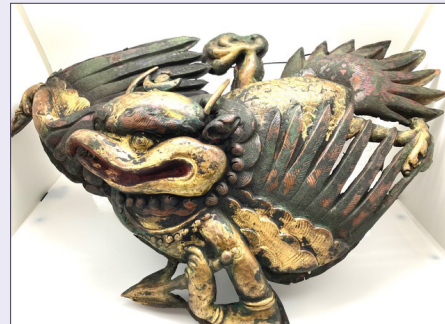

Early 18th-Century Garuga wall hanging

Enhance any home space with this Early 18th-Century Garuga wall hanging. Featuring relic-grade features and details, this practitioner-grade piece will help to enhance any sacred space

SHOP