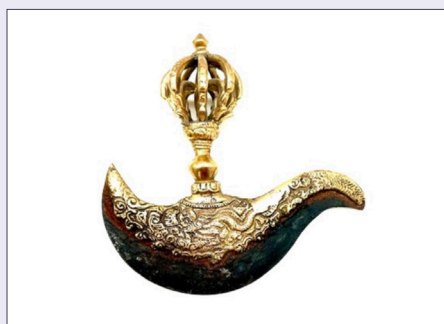

SPIRITUAL ACCELERATORS

Large Copper Top Kartika

The kartika represents the cutting through of ignorance and attachment, symbolizing wisdom and liberation. In spiritual practices, it severs the ties of ego and illusion, guiding the practitioner toward enlightenment.

SHOP